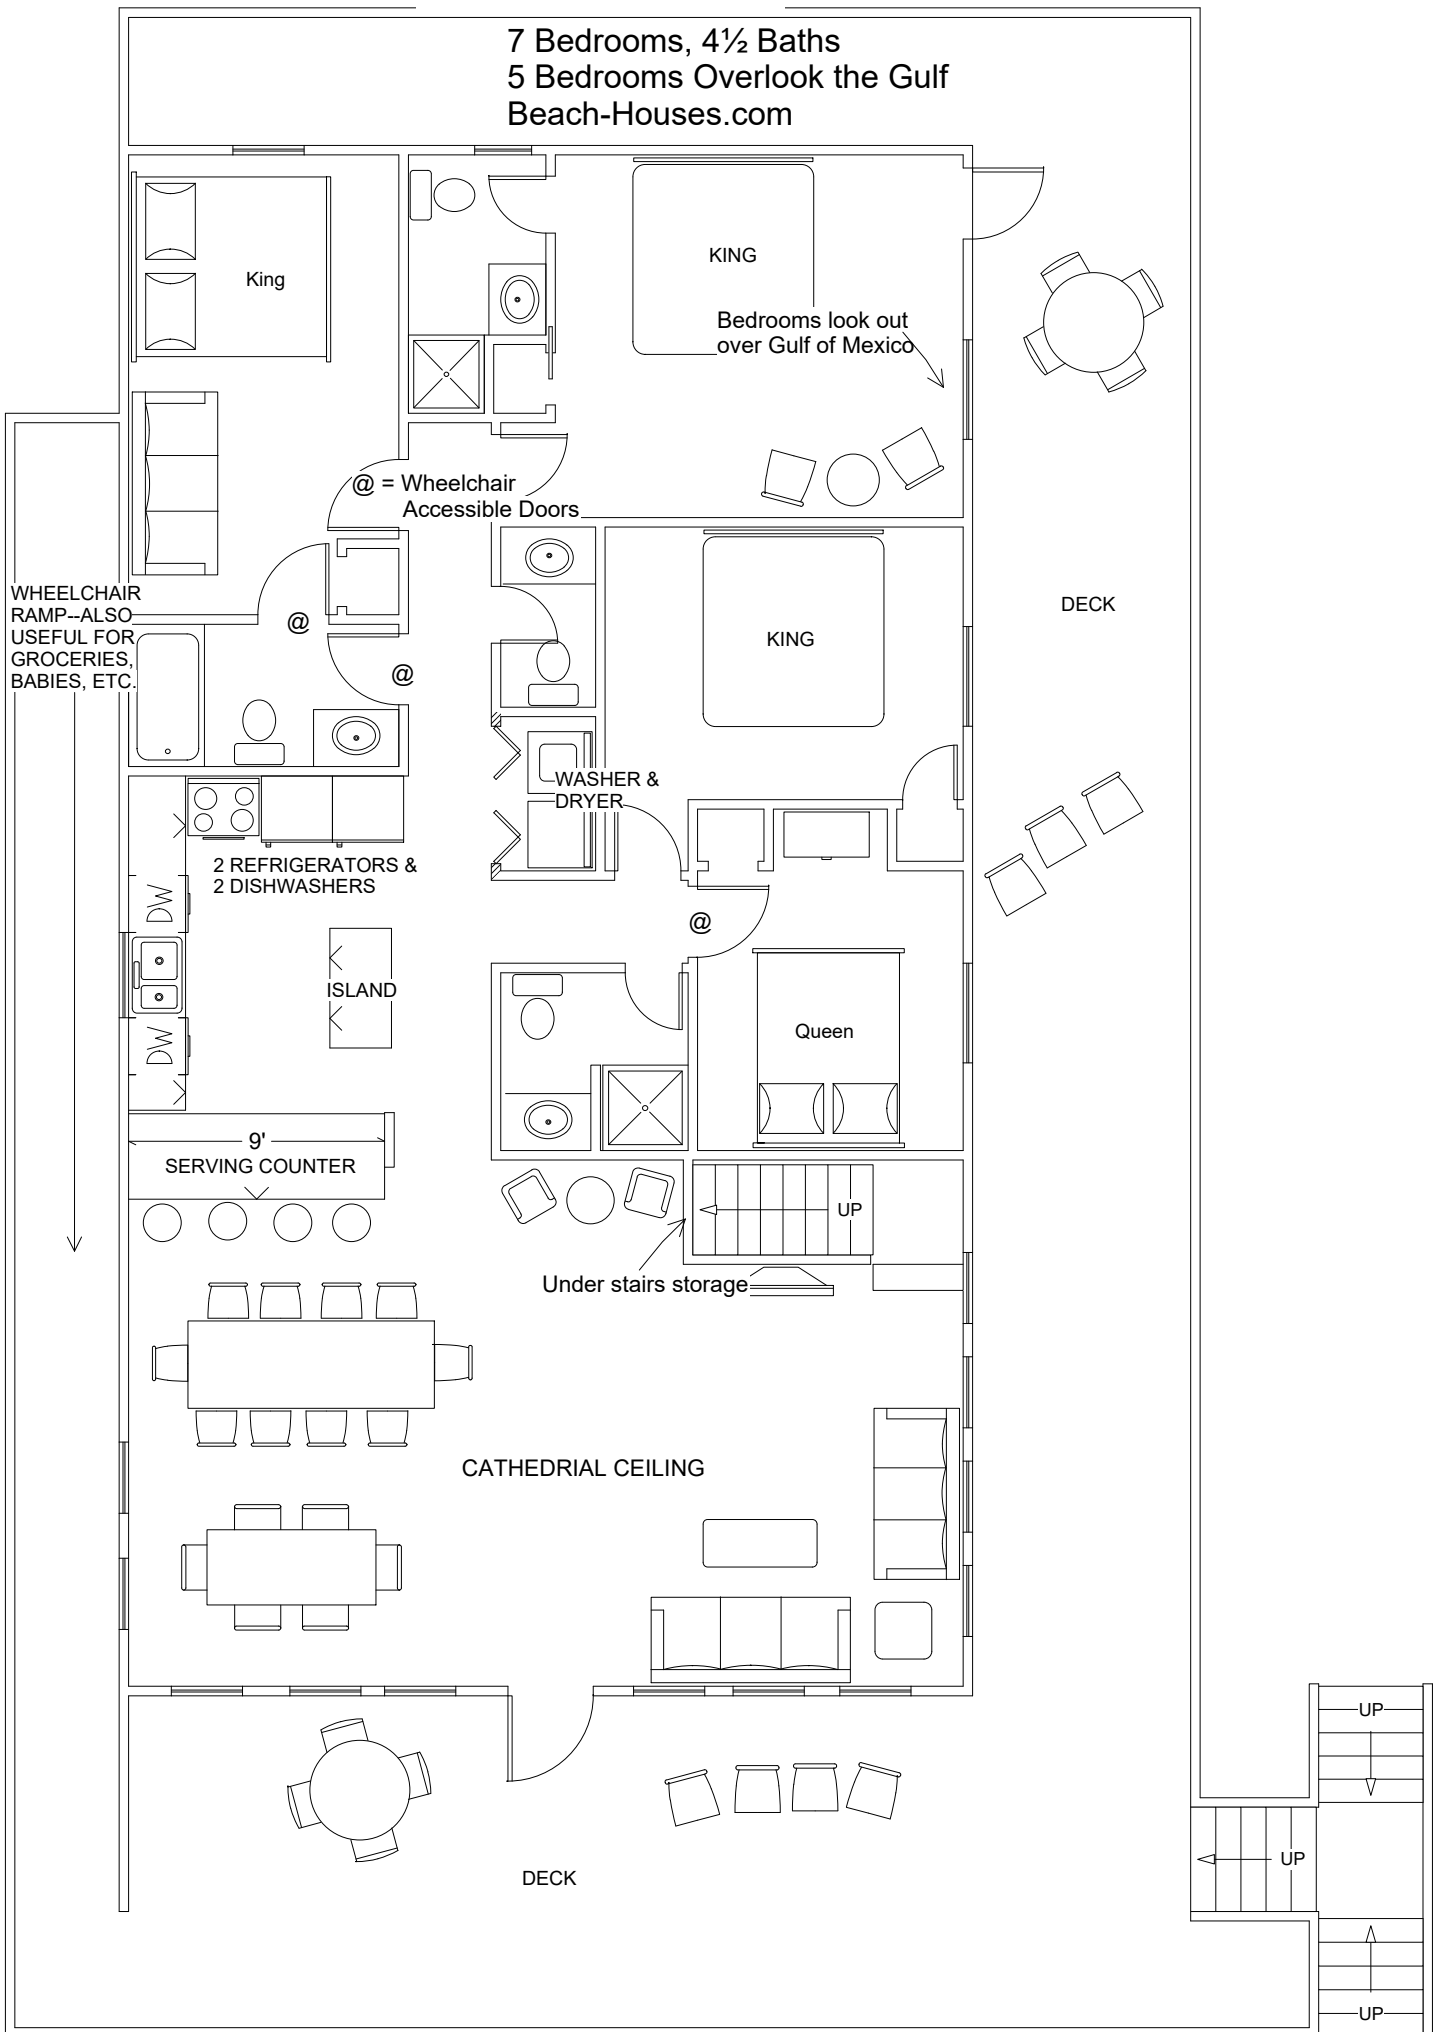

# TEXAS STAR

7 Bedrooms, 4½ Baths  
5 Bedrooms Overlook the Gulf  
Beach-Houses.com

King

KING

Bedrooms look out over Gulf of Mexico

@ = Wheelchair Accessible Doors

WHEELCHAIR RAMP--ALSO USEFUL FOR GROCERIES, BABIES, ETC.

DECK

KING

WASHER & DRYER

2 REFRIGERATORS & 2 DISHWASHERS

ISLAND

Queen

9' SERVING COUNTER

UP

Under stairs storage

CATHEDRAL CEILING

DECK

UP

UP

UP

## Second Floor

beachhouses.com