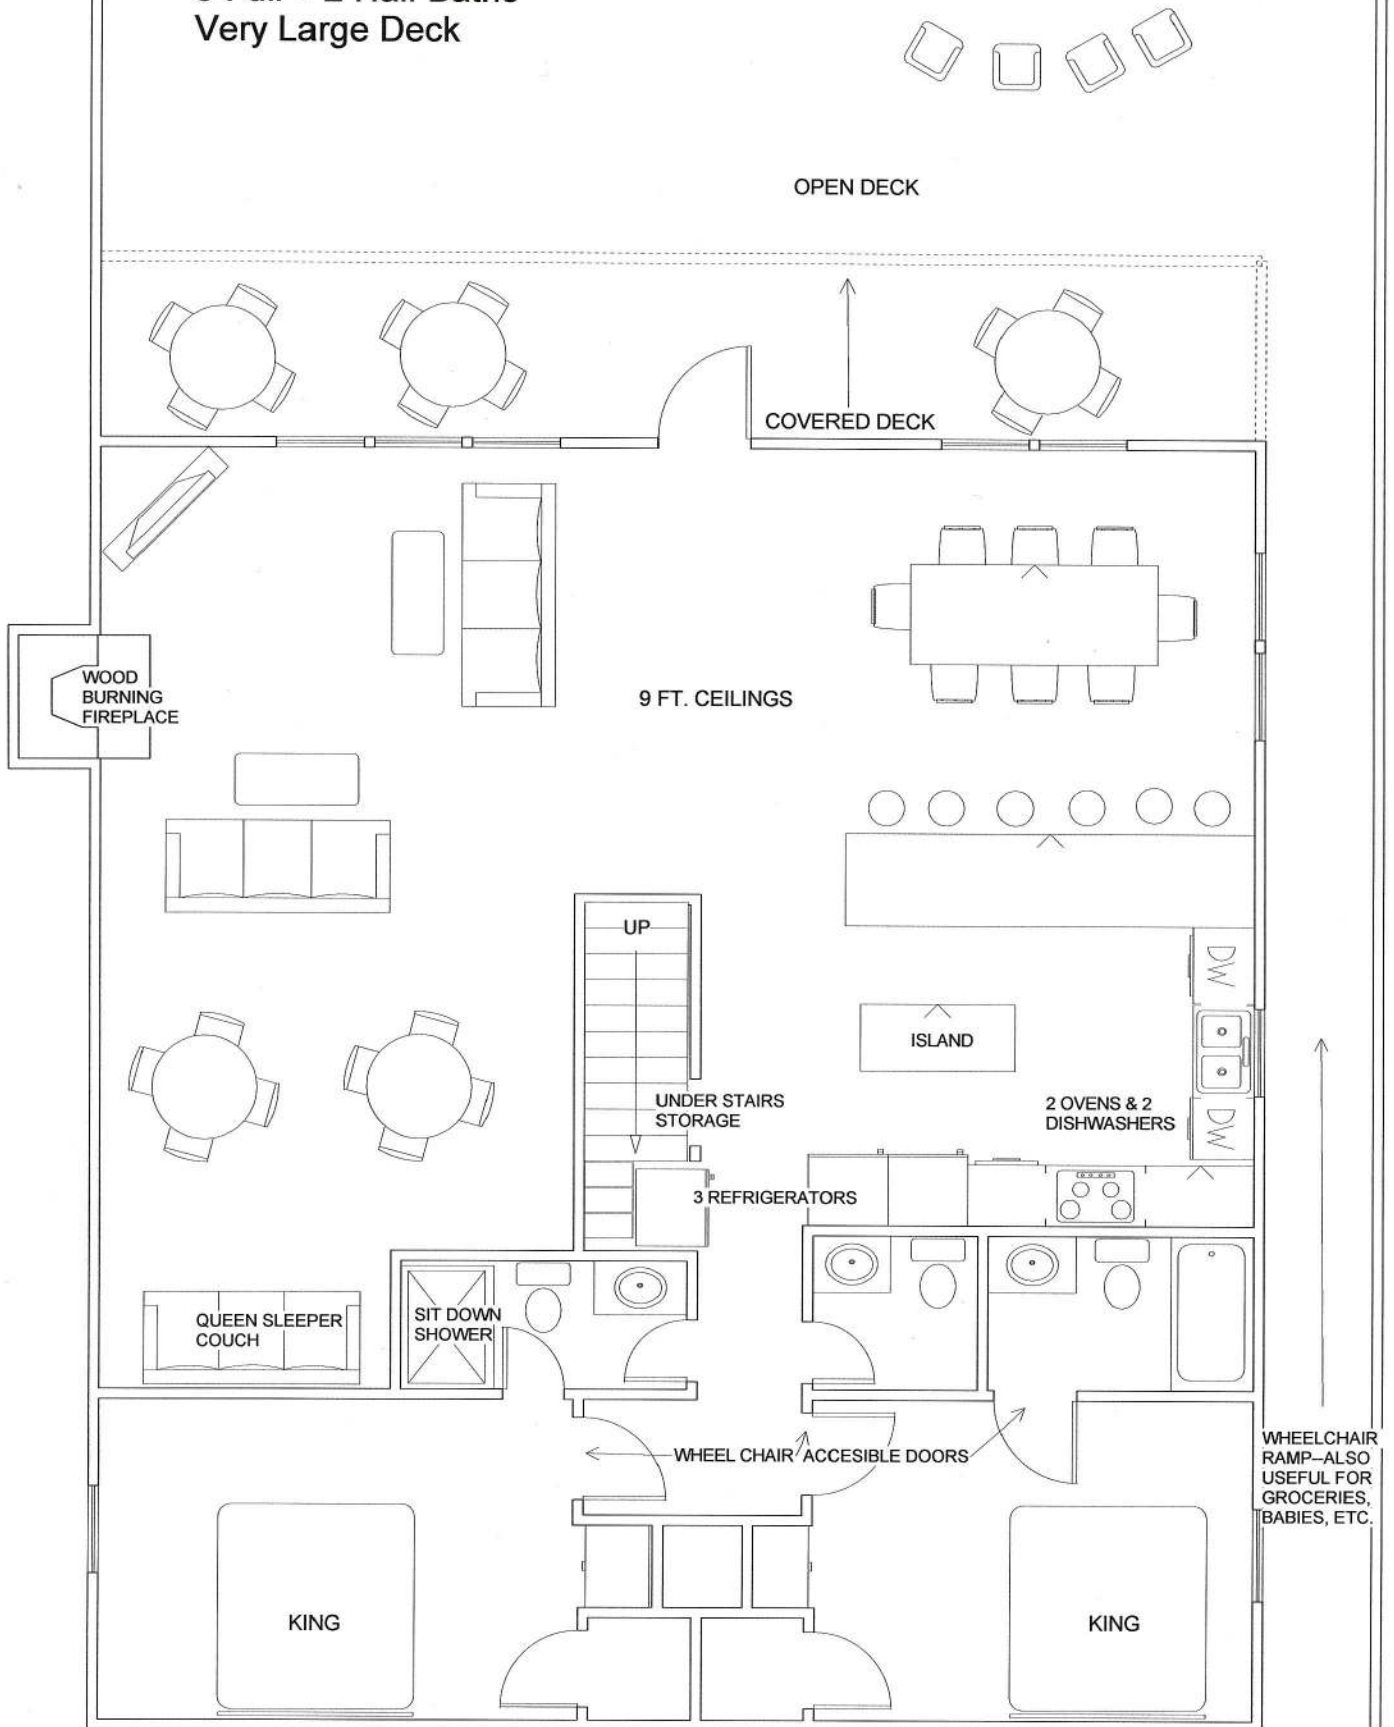

# TEXAS GIANT

UP

9 Bedrooms + TV Room  
3 Bedrooms Overlook the Gulf  
5 Full + 2 Half Baths  
Very Large Deck

OPEN DECK

COVERED DECK

WOOD BURNING FIREPLACE

9 FT. CEILINGS

UP

UNDER STAIRS STORAGE

3 REFRIGERATORS

ISLAND

2 OVENS & 2 DISHWASHERS

QUEEN SLEEPER COUCH

SIT DOWN SHOWER

WHEEL CHAIR ACCESSIBLE DOORS

KING

KING

WHEELCHAIR RAMP—ALSO USEFUL FOR GROCERIES, BABIES, ETC.

# Texas Giant Second Floor